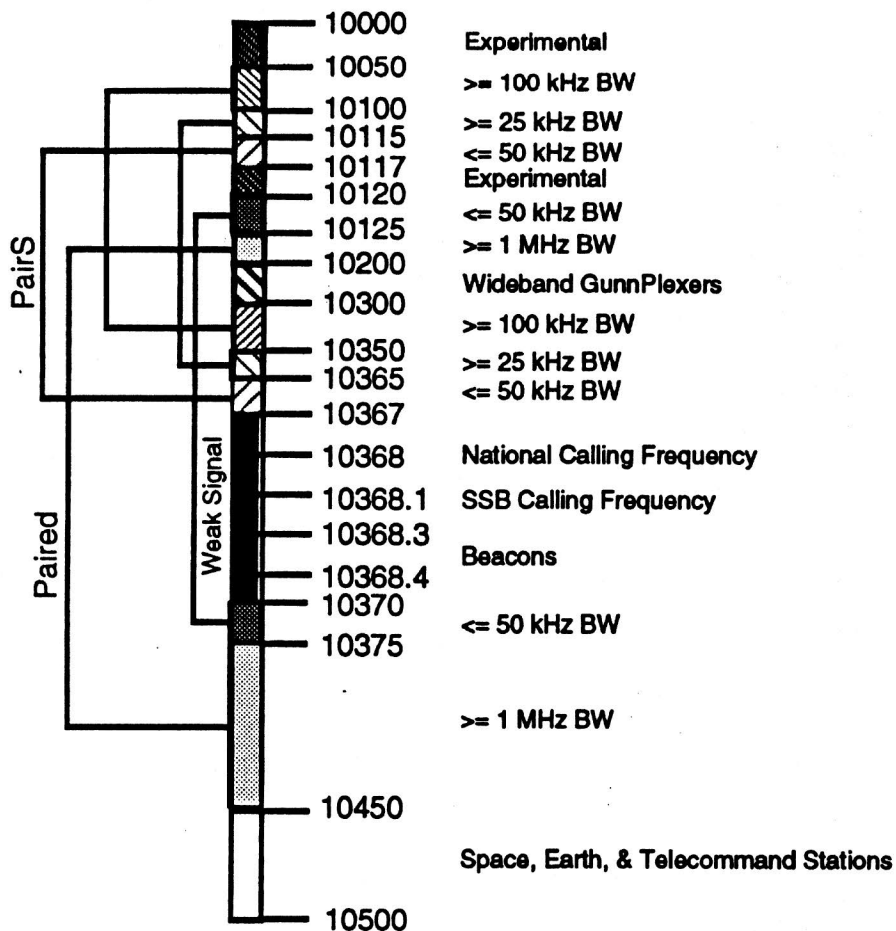

# SCRRBA

Southern California Repeater and  
Remote Base Association  
www.scrba.org

10000-10500 MHz Band Plan  
Adopted 9-26-92  
SCRRBA